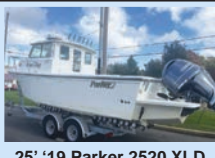

**PRE-OWNED
BOATS!**

29' '07 Monterey 298 SS
T/350 Mags, GPS/DF, radar
archw/bimini • \$48,995

27' '16 Striper 270 WA
T/Yamaha 200hp, loaded,
trailer • \$109,995

27' '20 Four Winns 275
Vista 300hp I/O, loaded,
like new • \$129,990

27' '01 Regal 2760
Commodore T/4.3L I/O,
one new motor, runs good
\$15,995

26' '18 Lexington 325
Tritoon • 150hp 4-stroke,
trailer • \$34,995

25' '01 Parker 2520
Pilothouse • T/2017 150hp
4-strokes, loaded • \$44,995

25' '20 Aquapatio 259CBD
Triple-tube • Yamaha
175hp V-Max, elects, trl
\$74,995

25' '20 Godfrey Monaco
255 MT • 175hp Yamaha
4-stroke, tritoon, great
shape • \$63,595

25' '19 Parker 2520 XLD
SC • T/Yamaha 200hp
4-stroke, trl, elects, loaded
\$154,995