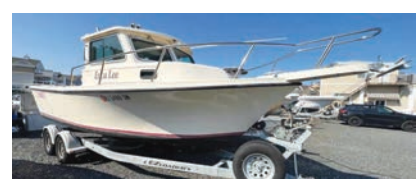

See Color Photo on the Internet

21' 2004 PARKER 2120, Yamaha 150hp 2-stroke w/670 hrs, Garmin GPS/plotter/FF, VHF, opening front window, ready to fish, no trailer, $23,900, 917-817-5084 info@deepwaterlanding.com 160260

25' 2007 MONTEREY BOATS 320 Volvol Duo prop, Well maintained, Great sleep a board, New air conditioner, New electric Raritan Head $35,000 610-636-1179 acorntl@aol.com