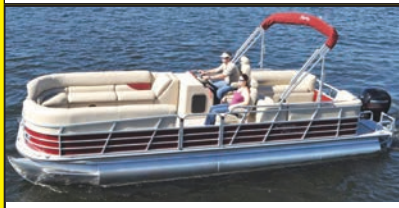

2015 25' BENTLEY 253 ADMIRAL 200hp Mercury OB, great shape, $23,900, 732-286-2100, See Ad on Page 70 for more listingswww.seaportyachtsales.com

Coastal Boat Sales & Marina

POWER + SALES EVENT

OCTOBER 11TH - 12TH

732-458-3540 • 809 RT 70 EAST, BRICK, NJ

See Our Display Ad on Page 8
HUGE SAVES & UPGRADES!