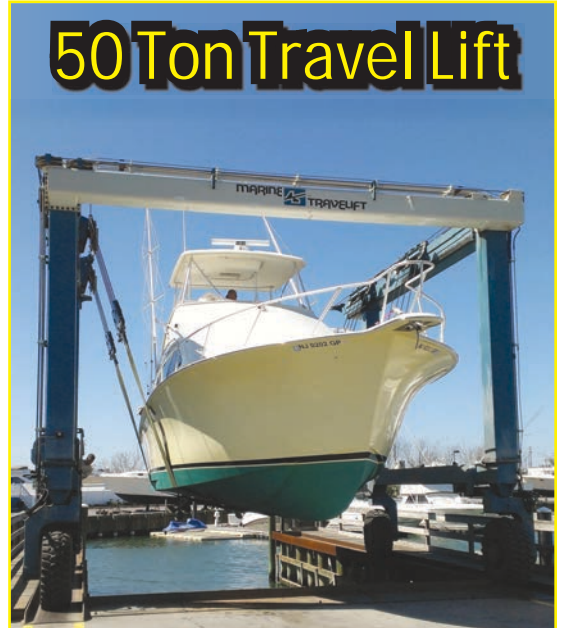

50 Ton Travel Lift