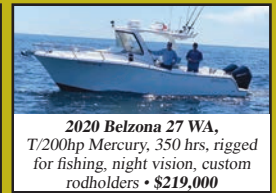

2016 Formula 310 SS, T/8.2L HO's w/Sea Core, 239 hrs, lift kept • $269,900

2020 Belzona 27 WA, T/200hp Mercury, 350 hrs, rigged for fishing, night vision, custom rodholders • $219,000

ENCORE

YACHT SALES, LLC

856-780-0113

67 St. Mihiel Drive • Delran, NJ 08075