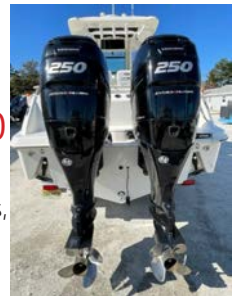

Pre-owned Boat of the Month!

3 HOURS
ON ORIGINAL
MOTORS!

\$249,900

2016
Boston
Whaler 280
Outrage

T/250hp Verados,
eecs, trailer,
ready to fish

TOTAL MARINE

609-548-7944 • www.TotalMarine.com
355 Great Bay Blvd • Tuckerton, NJ 08087