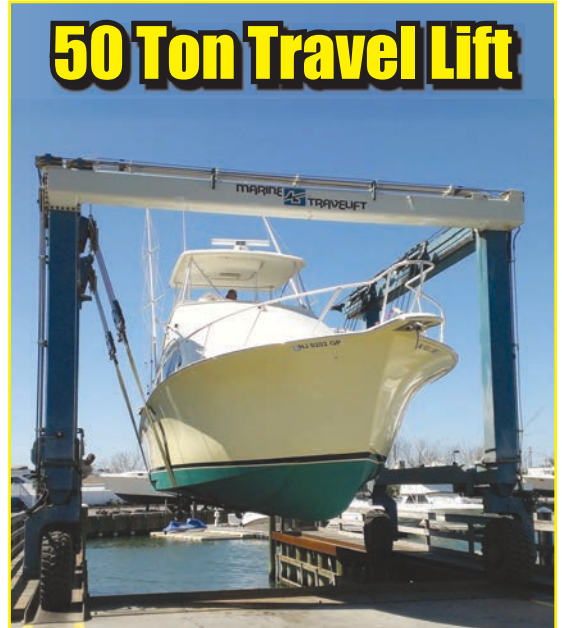

50 Ton Travel Lift