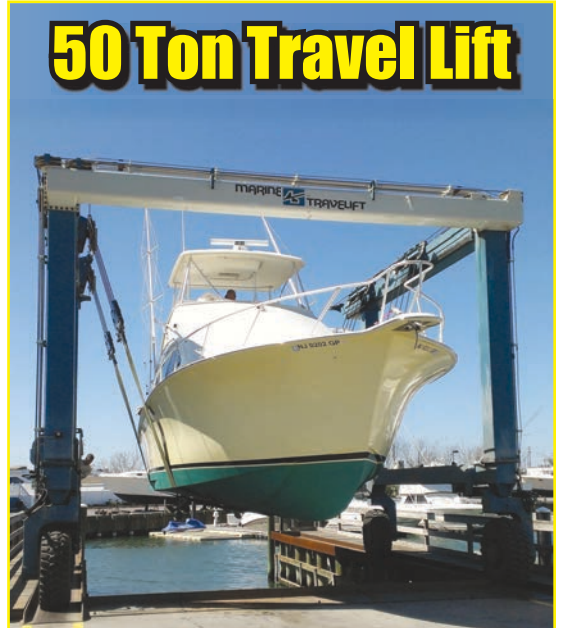

50 Ton Travel Lift