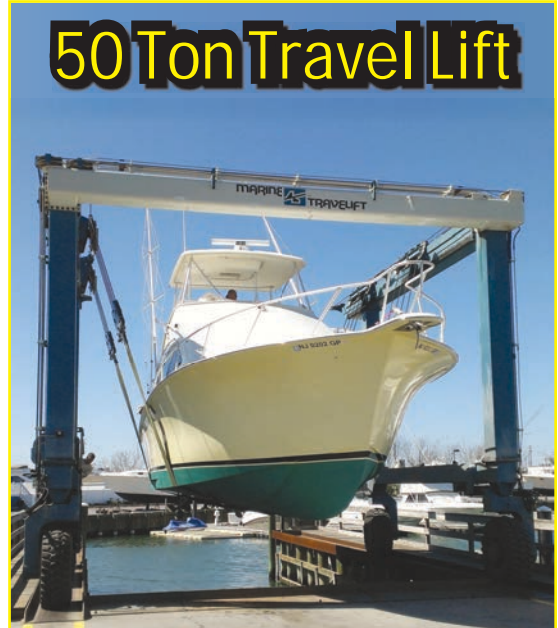

**SCHOONER ISLAND
MARINA**

**South Jersey's
Exclusive Dealer for:**

SunChaser

**STARCRAFT
MARINE**

**10 Ton
Forklift**

50 Ton Travel Lift

**Certified
Honda,
Yamaha
and Suzuki
Techs On Site**

Fuel Dock w/bait & pump-out • Pump out behind every slip
Electric for every slip • Free Wi-Fi • Free Comcast Cable TV
Free Water • Heated Pool • Laundry Mat on site
Full Ship Store • Heated & AC Bathroom • Dock Attendance