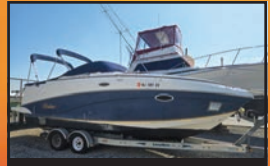

25' 2004 Rinker Fiesta Vee
Mercuriser V8 I/O, trailer
$24,900

42' '79 Uniflite FBSF	Offers Please
40' '80 Viking FBSF, T/671 Detroit Dsls 310hp	$40,500
34' '09 Luhrs Tournament 3420, T/V8 gas	$7,900
33' '73 Viking, T/V8	AS IS $2,900
33' '77 Egg Harbor FB Sedan	SOLD
31' '89 Chris Craft Commander, T/V8 gas	SOLD
28' '95 Bayliner Command Bridge, 340hp Mercuriser V8 gas	$4,900
28' 1976 Luhrs Flybridge Sedan, Crusader V8	$1,500
21' '95 Dixie, Mercuriser 4.3L I/O, DA trailer	$6,900

- MISC EQUIPMENT -

Steel Boat Rack for 8 Boats	SOLD
D-4 Bulldozer	SOLD
2016 ACE RV Camper	$55,000
Landscape Trailer, approx 6' X 5' Deck	$695
Landscape Trailer, approx 6' X 8' Deck	$1,695
Approx 60 Lineal Feet Concrete Floating Dock	$4,000
1950 Hydraulic Cutterhead Dredge	$29,000