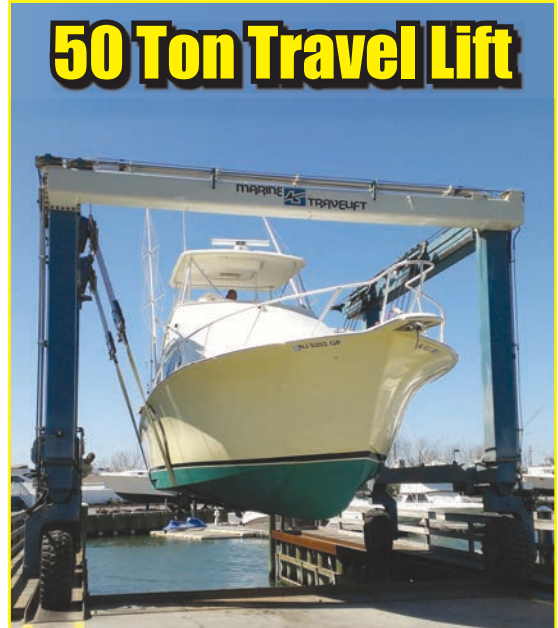

50 Ton Travel Lift