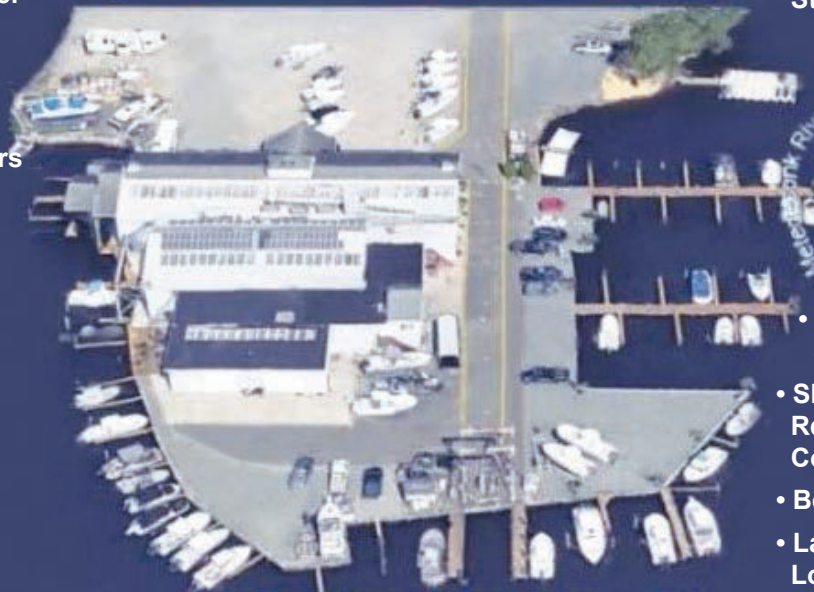

2024 Summer Slips Available Now 732-458-3540

coastalboatsalesnj.com