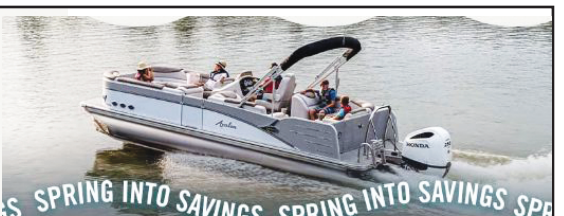

732-223-0400

www.DeepMarineGroup.com

Honda Motors Are In Stock!

Available for Immediate Installation!
Call Now for Models & Pricing!

UP TO **\$1200** IN INSTANT SAVINGS
NOW UNTIL MARCH 31

Always wear a personal flotation device while boating and read your owner's manual. 2024 American Honda Motor Co., Inc.®