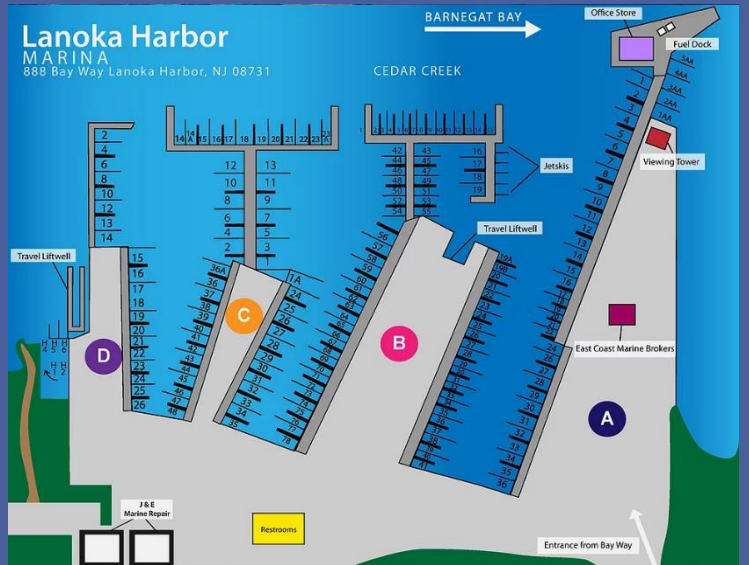

ON SITE AMENITIES

- Winter Storage (Dry + Wet)
- Summer Slips - 200 + Slips
- Newly remodeled Restrooms
- FUEL DOCK (diesel and Gas)
- Pump OUT STATION
- Boat hauling
- Travel lifts (30-35 tons)
- MARINE REPAIR SERVICE
- MARINE SALES
- VIEWING TOWER

2023 SLIPS AVAILABLE
26' - 50'

HOURS

Monday thru Sunday
8:00am - 4:30pm
Tuesday: CLOSED