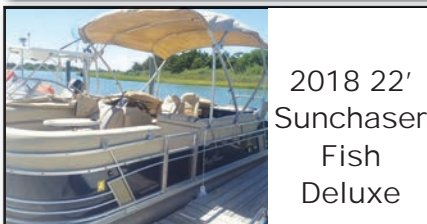

STARCRAFT MARINE

- **Brokerage Boats • Call for Pricing & Complete Inventory** -

2018 Pursuit 350

2005 Bayliner 219

1975
Chris Craft 29
Tournament

Restored!

2013 Sea Ray 310 Sundancer

2018 22'
Sunchaser
Fish
Deluxe