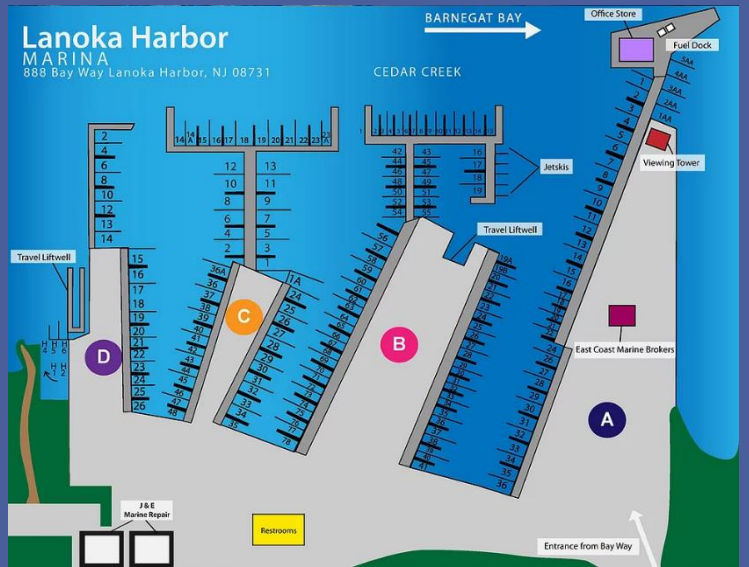

Restrooms/Shower • Travel Lift • Owner Lives on Premises

Lanoka Harbor MARINA

The Best Kept Secret on the Cedar Creek!

888 Bay Way
Lanoka Harbor, NJ 08734
609-693-2674
lanokaharbormarina@gmail.com

www.lanokaharbormarina.com