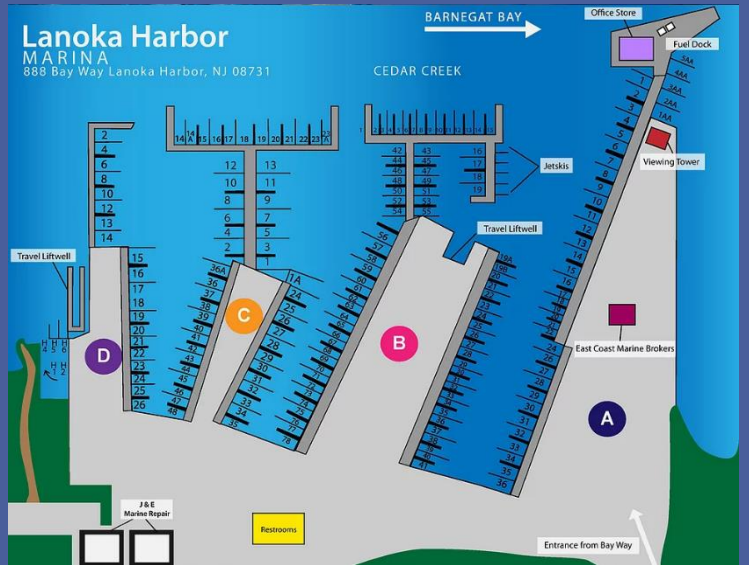

ON SITE AMENITIES

- Winter Storage (Dry & Wet)
- Summer Slips 200+ Slips
- Newly Remodeled Restrooms
- FUEL DOCK (Diesel & Gas)
- Boat Hauling
- Travel Lifts (30-35 tons)
- MARINE REPAIR SERVICE
- MARINE SALES
- VIEWING TOWER

2023 SLIPS AVAILABLE
26' - 50'

HOURS

Monday thru Sunday
8:00am - 4:30pm
Tuesday: CLOSED