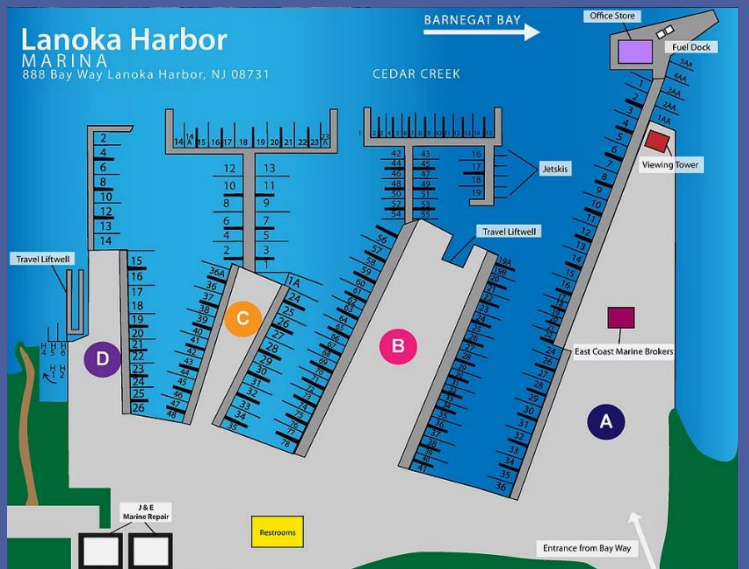

ON SITE AMENITIES

- Winter Storage (Dry & Wet)
- Summer Slips 200+ Slips
- Newly Remodded Restrooms
- FUEL DOCK (Diesel & Gas)
- Boat Hauling
- Travel Lifts (30-35 tons)
- MARINE REPAIR SERVICE
- MARINE SALES
- VIEWING TOWER

2023 SLIPS AVAILABLE
26' - 50'

HOURS

Monday thru Sunday
8:00am - 4:30pm

Tuesday: CLOSED