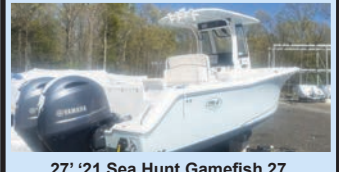

**105 Rt. 9 • Bayville, NJ
SALES & SERVICE**

www.njoutboards.com

732-505-3002

**PRE-OWNED
BOATS!**