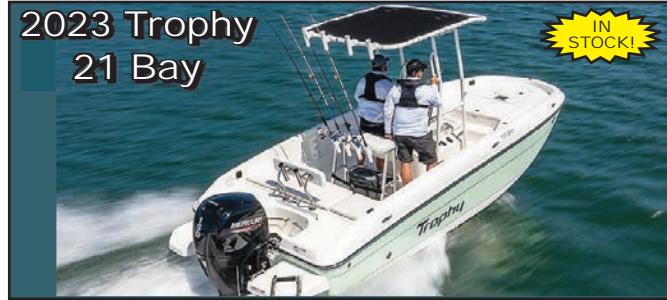

20 & 22 Trophy
Also In Stock!

IN STOCK!

**2023 Trophy
21 Bay**

SEA PRO

the next wave

2023 Sea Pro 240 Dual Console, Suzuki 300HP, Power Steering, Simrad Electronics GPS, FF, DF, VHF, Pump-Out Head, Bow Table, Trim Tabs, LED Light Bar & More