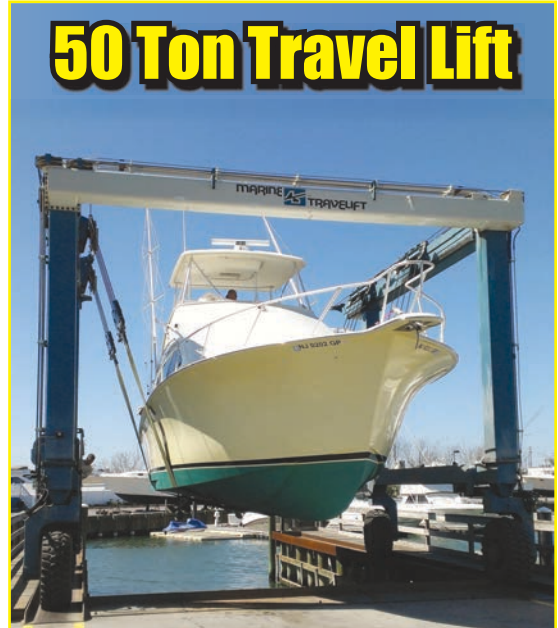

50 Ton Travel Lift