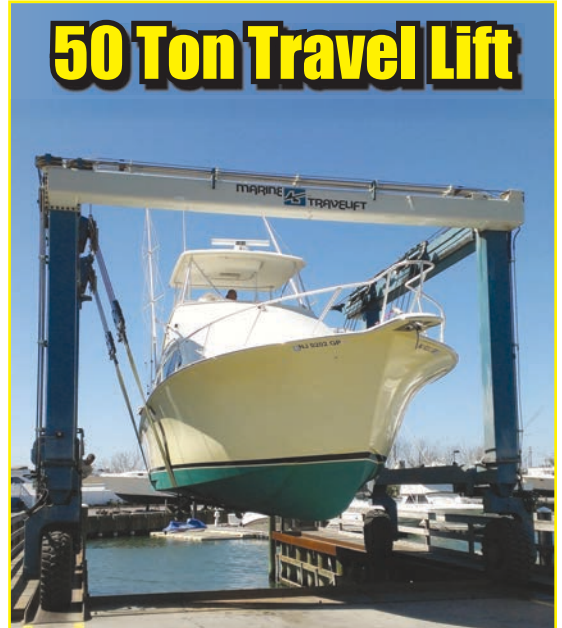

Electronics Installation • Sales • Service

SCHOONER ISLAND
MARINA

South Jersey's
Exclusive Dealer for:

SunChaser

STARCRAFT
MARINE

**10 Ton
Forklift**

50 Ton Travel Lift

**Certified
Honda,
Yamaha
and Suzuki
Techs On Site**