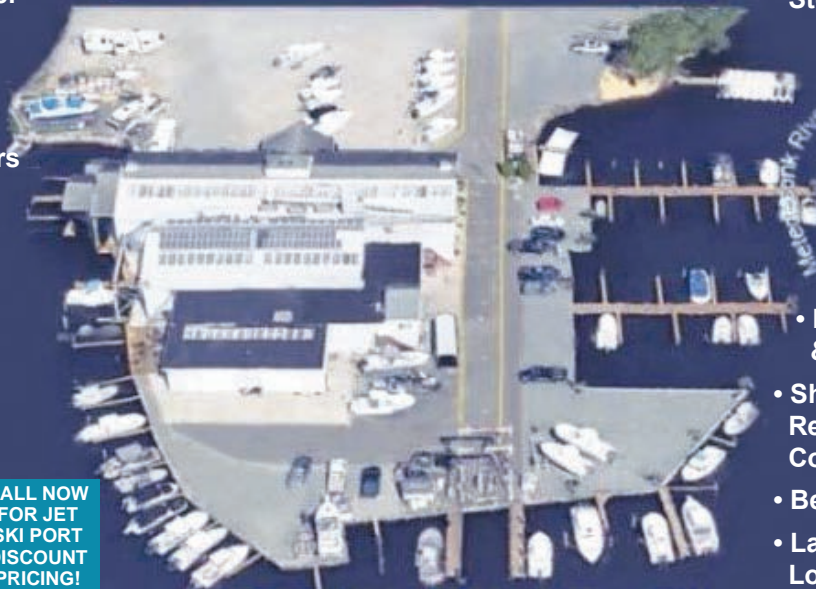

Certified Technicians

- Safe Harbor During Storms
- Picnic Area With Sand Beach
- 24 Hr Video Surveillance
- Electronics
- Tune Ups
- Fiberglass Repair
- Easy Access To Ocean & Barnegat Bay
- Short Distance To Restaurants, Liquor & Convenience Stores
- Best Rates In The Area
- Latitude 40°03'52"N
  Longitude 74°07'56" W

2024 Summer Slips Available Now 732-458-3540

coastalboatsalesnj.com