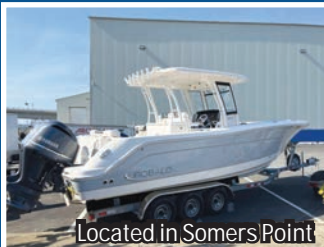

Premium Brands ~ Exceptional Service

WWW.WATERFRONTMARINE.COM

NOW A DEALER FOR MERCURY OUTBOARDS • SEVERAL MOTORS IN STOCK!

- PREOWNED BOATS -

Located in Somers Point

2022 Robalo R247, T/Yamaha F150, loaded • \$139,900