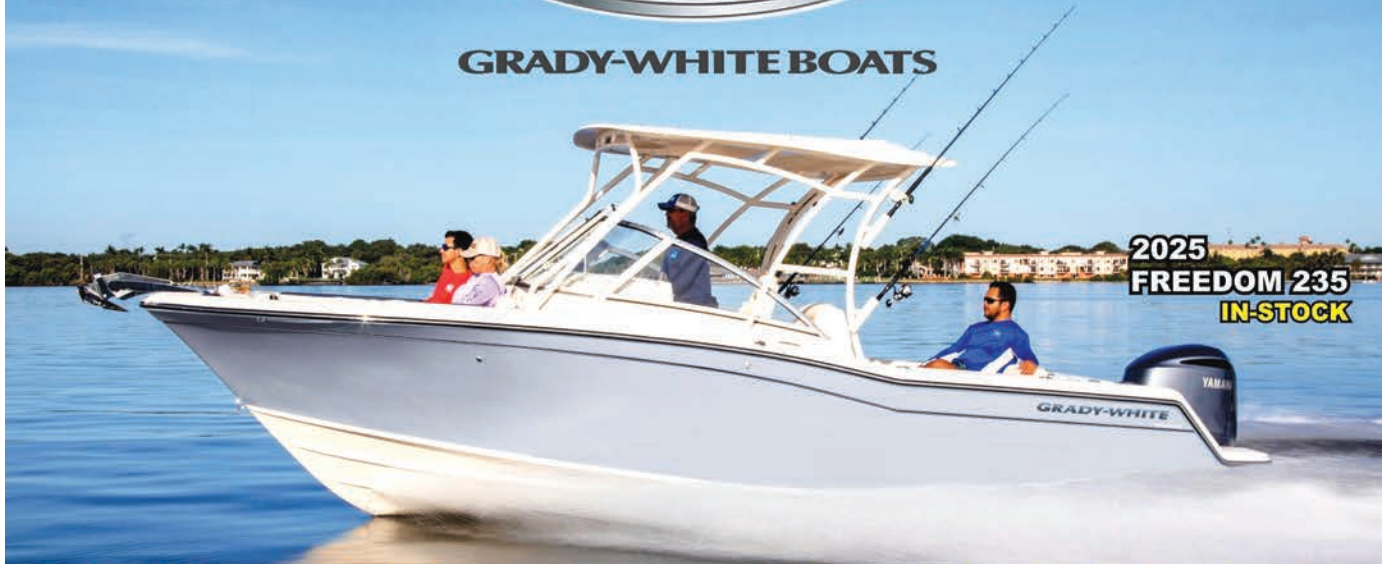

**2025
FREEDOM 235
IN-STOCK**

IMMEDIATE DELIVERY - BEST PRICES