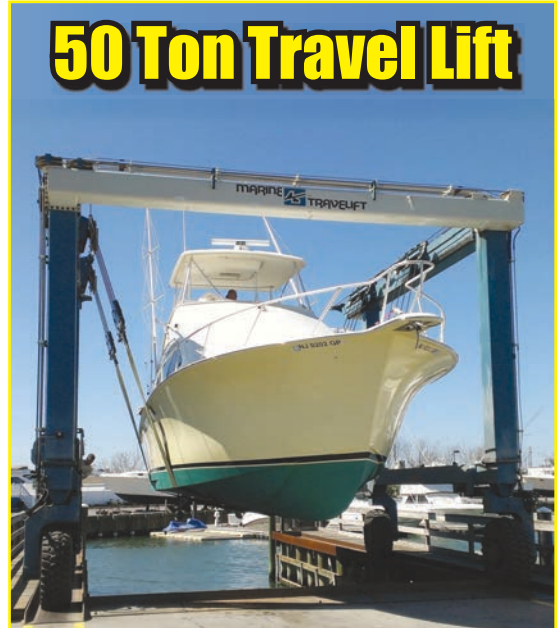

Electronics Installation • Sales • Service

SCHOONER ISLAND
MARINA

South Jersey's
Exclusive Dealer for:

SunChaser

STARCRAFT
MARINE

**10 Ton
Forklift**

50 Ton Travel Lift

**Certified
Honda,
Yamaha
and Suzuki
Techs On Site**