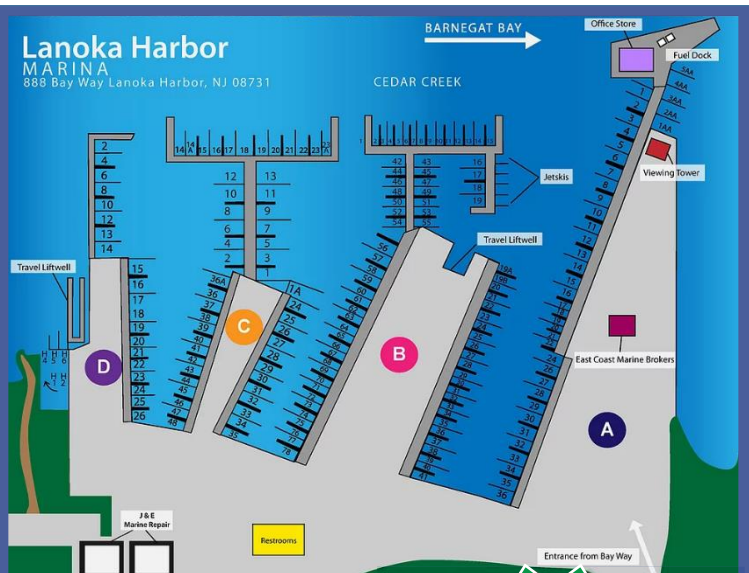

ON SITE AMENITIES

- Winter Storage (Dry & Wet)
- Summer Slips 200+ Slips
- Newly Remodeled Restrooms
- FUEL DOCK (Diesel & Gas)
- Boat Hauling
- Travel Lifts (30-35 tons)
- MARINE REPAIR SERVICE
- MARINE SALES
- VIEWING TOWER

Come Check Out Our NEW Improved Fuel Dock with SELF SERVICE Credit Card Fuel Dispenser

HOURS

Monday thru Sunday
8:00am - 4:30pm
Tuesday: CLOSED