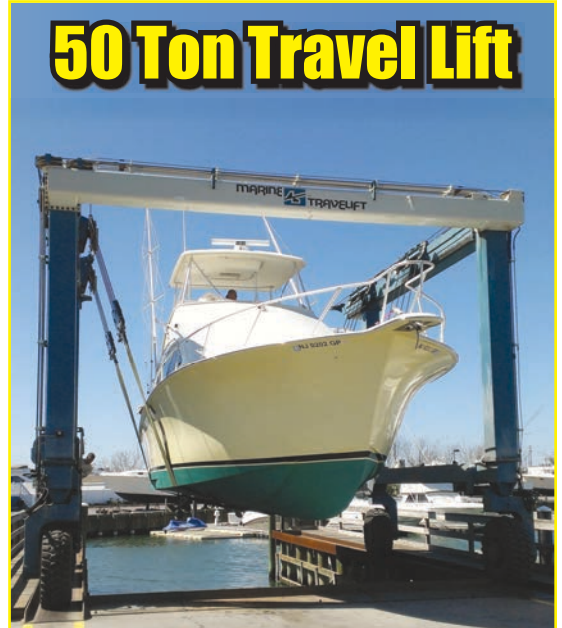

Premium Brands ~ Exceptional Service

WWW.WATERFRONTMARINE.COM

**SCHOONER ISLAND
MARINA**

South Jersey's
Exclusive Dealer for:

SunChaser

STARCRAFT
MARINE

**10 Ton
Forklift**

50 Ton Travel Lift