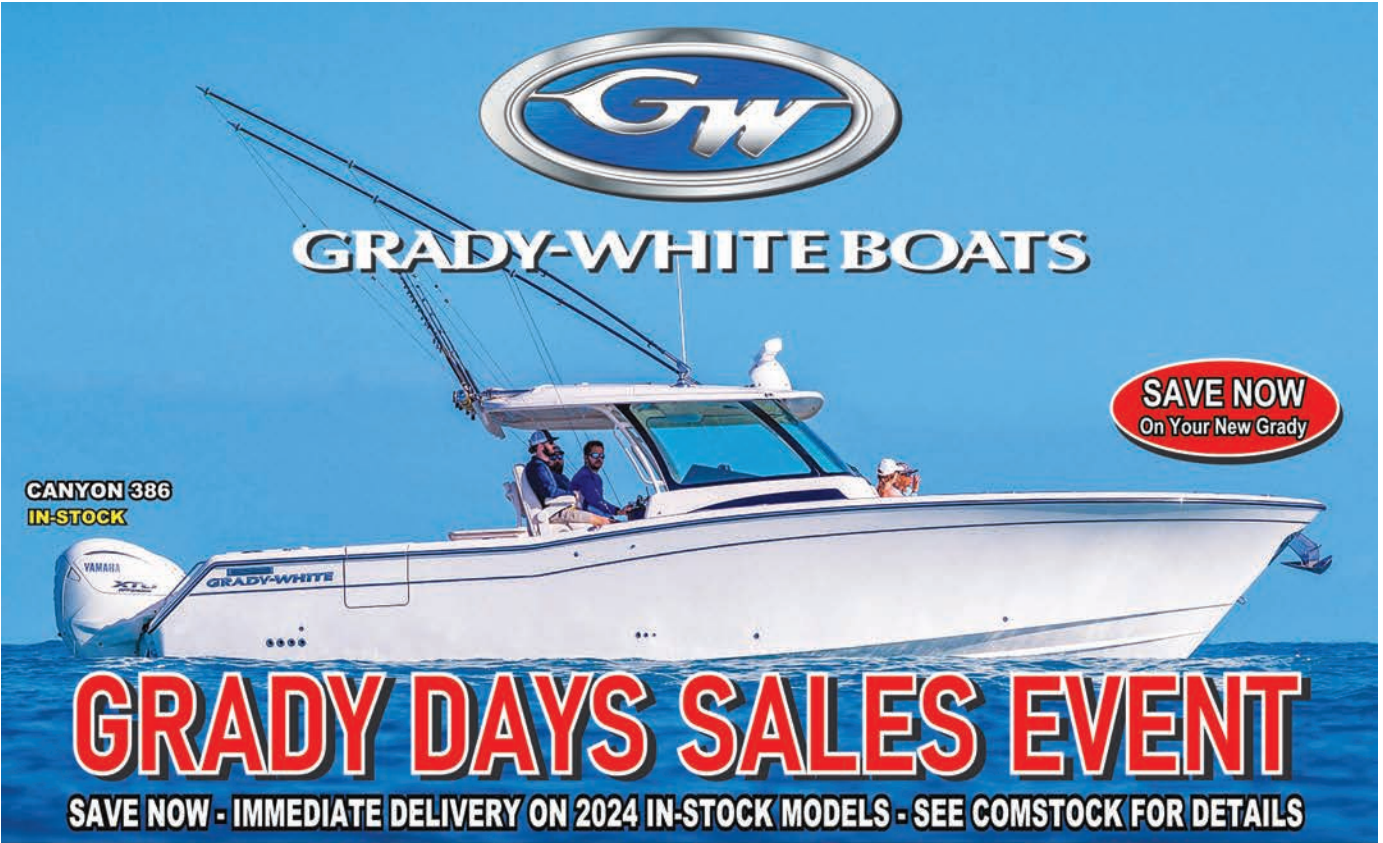

FREEDOM 235

FISHERMAN 236

CANYON 271

GRADY-WHITE BOATS

SAVE NOW
On Your New Grady

CANYON 386
IN-STOCK

GRADY DAYS SALES EVENT

SAVE NOW - IMMEDIATE DELIVERY ON 2024 IN-STOCK MODELS - SEE COMSTOCK FOR DETAILS

ADVENTURE 218