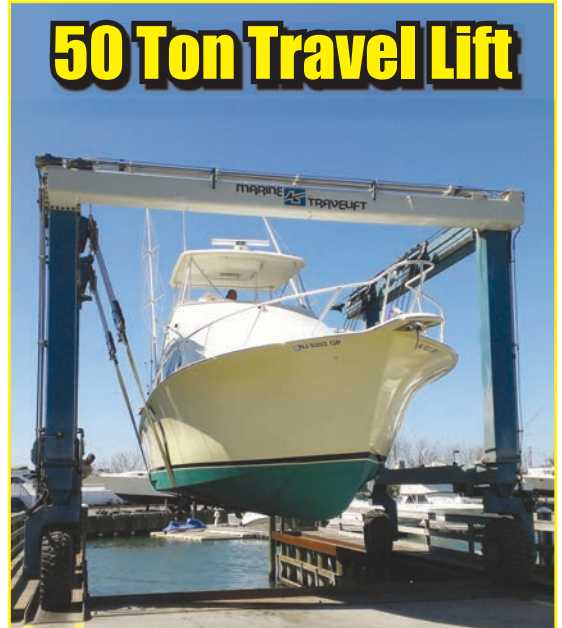

Electronics Installation • Sales • Service

SCHOONER ISLAND
MARINA

South Jersey's
Exclusive Dealer for:

SunChaser

STARCRAFT
MARINE

**10 Ton
Forklift**

50 Ton Travel Lift

**Certified
Honda,
Yamaha
and Suzuki
Techs On Site**