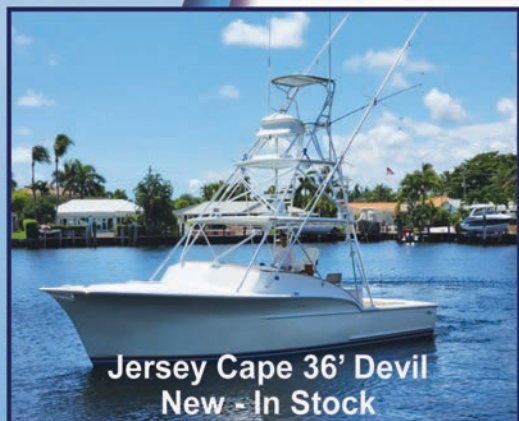

Proudly one of the Largest Yacht Brokerages
In the Northeast
www.jerseycaperyachtsales.com
609/970-2677

VISIT OUR WEB SITE & FOLLOW US
www.jerseycaperyachtsales.com