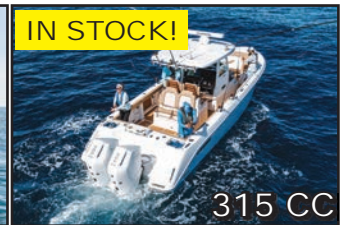

Visit StoneHarborYachts.com for Complete New & Use Inventory!