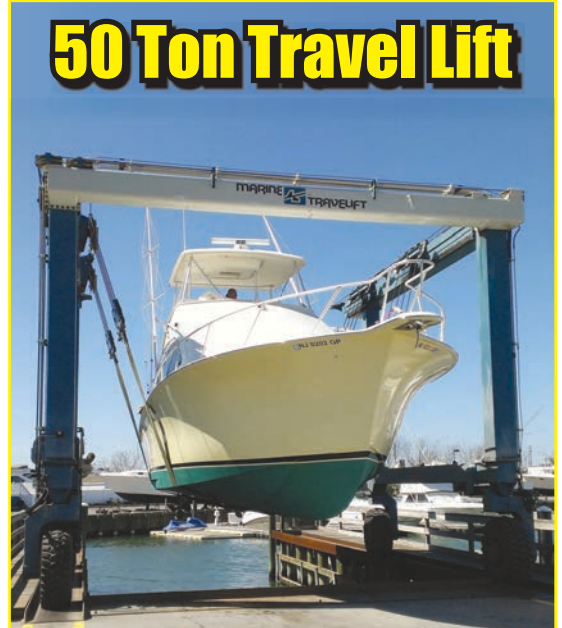

50 Ton Travel Lift