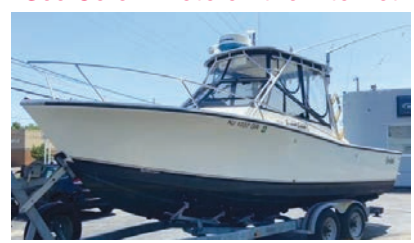

See Color Photo on the Internet

25' 2002 CAROLINA CLASSIC Express, Volvo Penta, original owner, flawless condition, all options, 669 hrs, ORs, just serviced, with trailer, $64,500 732-929-9343 EPPYS2711@AOL.COM 159134